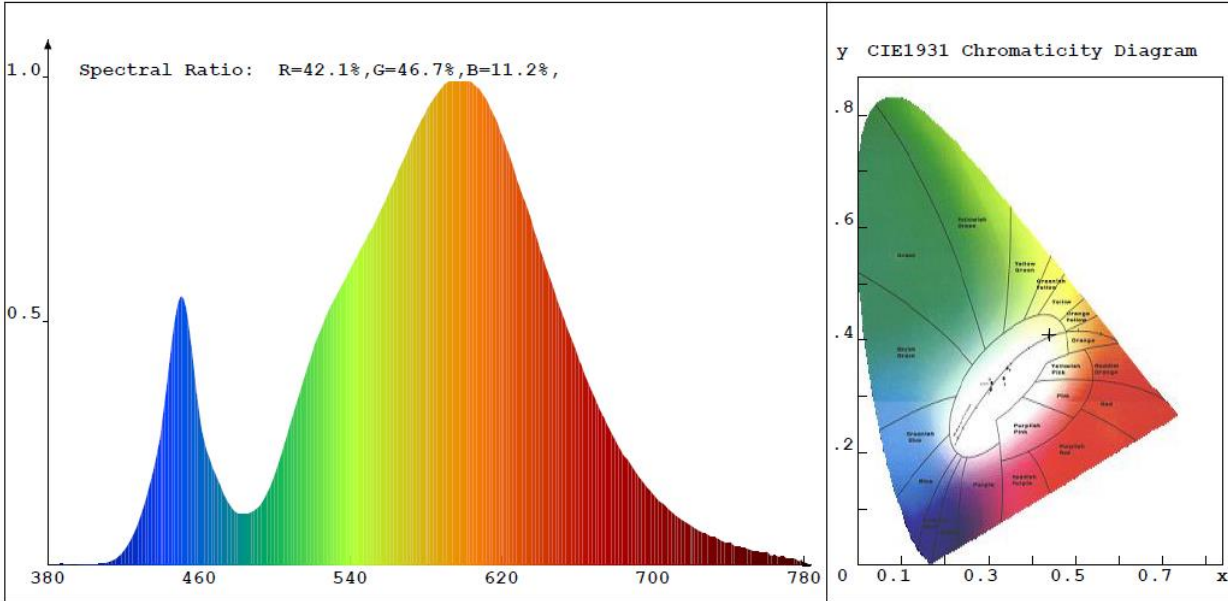

Chroma Parameters

Chro.Coor.:x=0.4390 y=0.4101 u=0.2493 v=0.3494 duv=0.0021
CCT: 3014K Dominant Wave.:582.0nm Purity:54.9%
Flux RGB Ratio:R=21.5%,G=77.3%,B=1.2% Peak Wave:599.6nm Half Width:127.5nm

Rendering Index:Ra= 74.3

R1 =72 R2 =83 R3 =92 R4 =72 R5 =70 R6 =75 R7 =81 R8 =51
R9 =0 R10=59 R11=66 R12=47 R13=73 R14=95 R15=65

Photo Parameters

Flux:173.35lm Effi.:91.2lm/W Radiant:492.5mW Iv:0.0mcd

Ele. Parameters

Voltage:U=11.930V Current:I=0.1590A
Power:P=1.90W Power Factor:PF=1.000

Instrument state

Instrument:Hopoo HP8000 Integral Time: 58.447ms VPeak: 15673
VDark: 1355 Scan Range: 380-780nm Product ID: 201305348