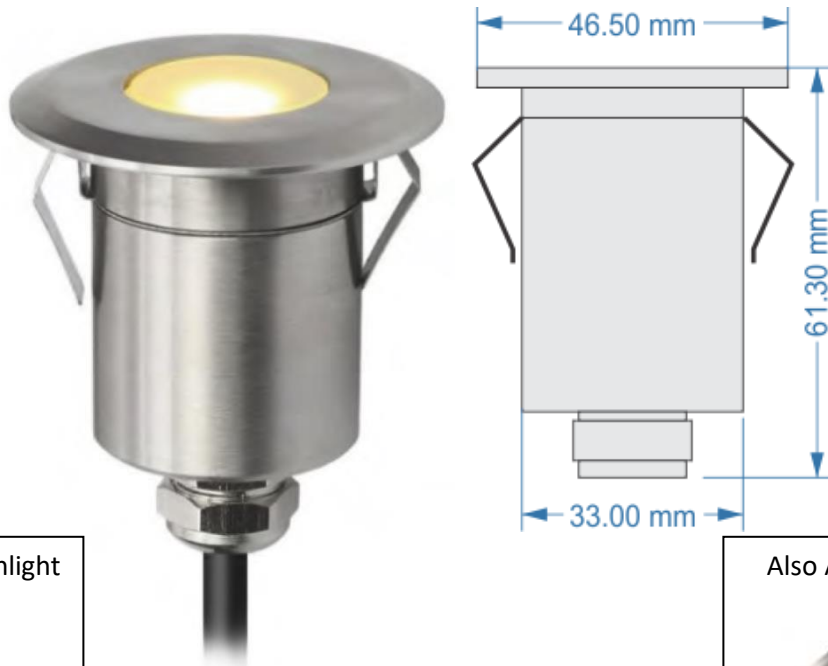

EV-RECMKR-RD

LED Recessed Marker Deck Light S/S Dimmable 12V AC/DC 3W

- Waterproof 12V AC/DC Marine Grade 316 Stainless Steel, Dimmable to 25%, 3W CREE LED Recessed Marker Deck light
- Suitable for install in a Dock, Decking, or Drywall
- Choice Round (-RD), Downlight (-DN), or 3-Way (-3W) Bezel
- Warm-White 3000K, 3W CREE LED
- Dimmable to ~25% using a TRIAC type 12V LED driver, i.e. illuminous EV-12V-120D
- Corrosion resistant for use in coastal areas
- Waterproof IP67
- NON-REPLACEABLE LED with up to 50,000 hours life makes fittings ideal for inaccessible locations
- Cool operating temperature
- Fitted with 2m of UL cable for connection to a 12V AC or DC CV LED driver (i.e illuminous EV-12V-80D)
- Push fit securing method
- 33.25mm Body Diameter, Total Height 61.3mm, -RD Round Bezel is 46.5mm
- 1 year warranty

Also Available -DN Downlight

Also Available -3W 3-Way